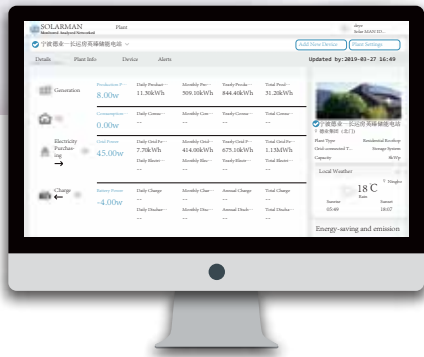

Smart PV Management Platform

Deye residential monitoring solution takes great care to ensure that your PV system is in excellent operation throughout its entire life-cycle. This monitoring solution offer you details information of your power generating plant including Today energy, Monthly energy, yearly energy, total energy etc, through wireless communication with your router to the internet by an smart wifi plug. User can easily access to the monitoring page via PC web or phone APP.

Maximum your energy output while minimizing your costs. Scan the QR code to build your power station !

Clean Power For You

Efficiency

- Open station supports one-click installation and registration;
- Problem support one-click dispatch and navigation.